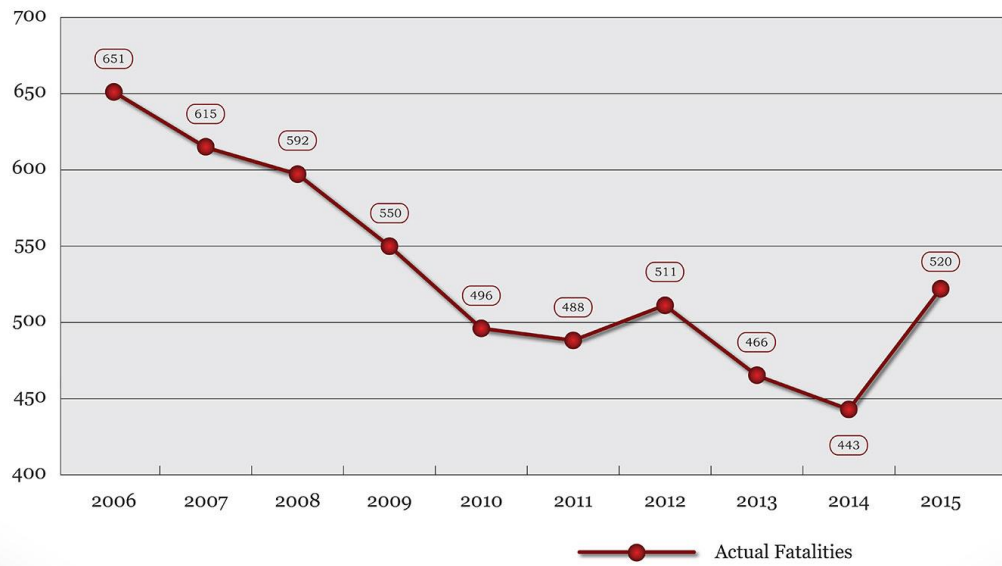

# MARYLAND ROADWAY FATALITIES 2006 - 2015

Maryland Department  
of Transportation

**ZERU** TOWARD ZERO DEATHS  
MARYLAND  
EVERY LIFE COUNTS